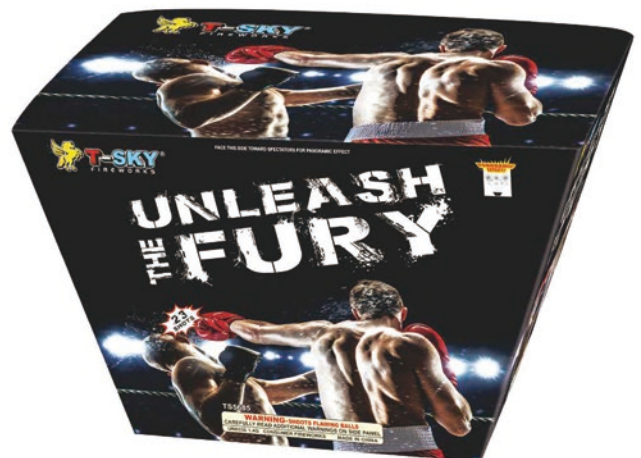

UNLEASH THE FURY 23 SHOTS TS5685

Each row shoot fan shape together all with multi-color tail and variant mine to giant break of red dahlia&silver strobe, gold Ti willow&green strobe, brocade crown&flower crackling, silver spider and time rain willow. Absolutely full fill the sky!

Packing:4/1 CTN Size:0.095m³ Weight:19kgs
Unit Size:14-15/16"x9-1/4"x8-7/8" Duration: 25"